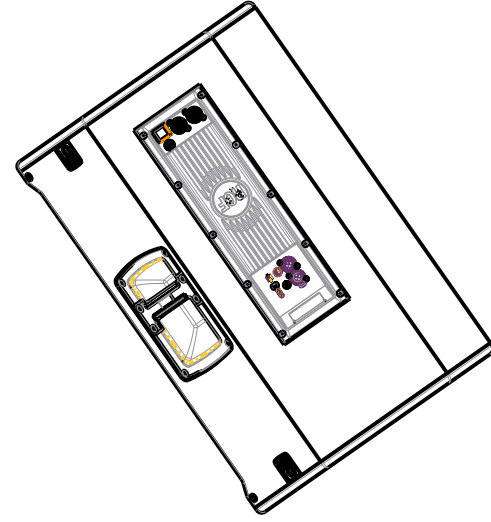

707

SPEAKER NX 45-A 220-240V

VISTA 3D / 3D VIEW

REV.