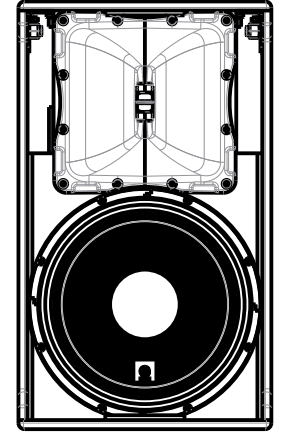

707

SPEAKER NX 45-A 220-240V

VISTA 3D / 3D VIEW

REV.