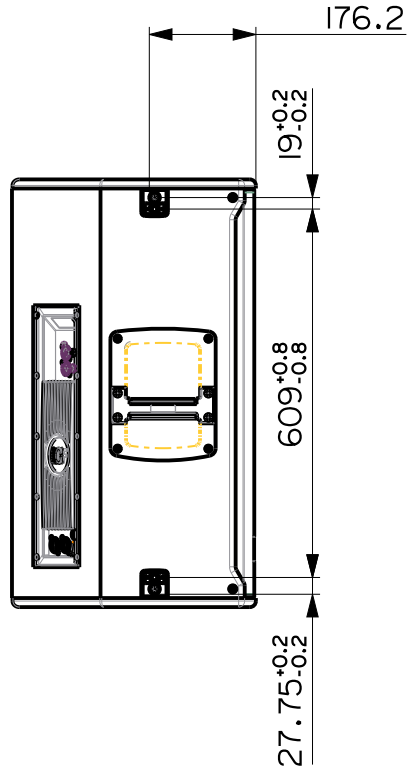

707

SPEAKER NX 45-A 220-240V

VISTA 3D / 3D VIEW

REV.