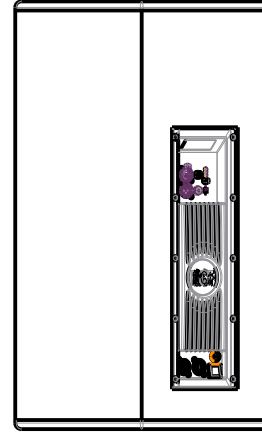

707

SPEAKER NX 45-A 220-240V

VISTA 3D / 3D VIEW

REV.