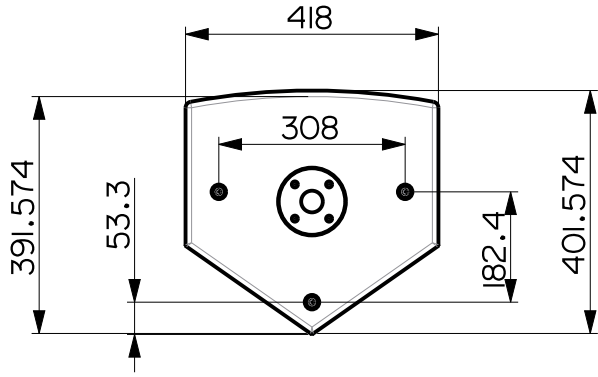

707

SPEAKER NX 45-A 220-240V

VISTA 3D / 3D VIEW

REV.